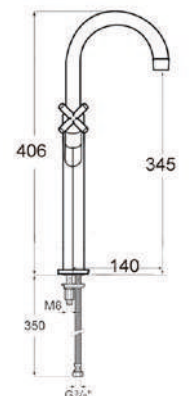

neoclassic

MONOBLOC LAVABO NEOCLASSIC / Double lever basin mixer

90° CERAMIC
EM-00095280

20/150 H CROMO
EM-100FANEO

ACABADOS / Finishes

CROMO/CHROME
EM-112701CR

neoclassic

MONOBLOC BIDE NEOCLASSIC / Double lever bide mixer

90° CERAMIC
EM-00095280

20/150 H CROMO
EM-100FANEO

ACABADOS / Finishes

CROMO/CHROME
EM-112702CR

neoclassic

BATERÍA LAVABO CAÑO CENTRAL NEOCLASSIC / 3-hole basin mixer

90° CERAMIC
EM-00095280

20/150 H CROMO
EM-100FANEO

ACABADOS / Finishes

CROMO/CHROME
EM-1127B1CR

neoclassic

MONOBLOC LAVABO ALTO NEOCLASSIC / Double lever high basin mixer

90° CERAMIC
EM-00095280

20/150 H CROMO
EM-100FANEO

ACABADOS / Finishes

CROMO/CHROME
EM-1127A1CR