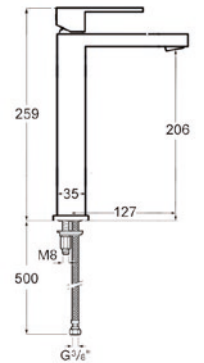

MONOMANDO LAVABO ALTO NIZA / Single lever high basin mixer

25 Ø CERAMIC  
EM-00095145

24/150 M  
EM-100FAMCR

ACABADOS / Finishes

CROMO/CHROME  
EM-11591ACR

niza

MONOMANDO BIDE NIZA / Single lever bidet mixer