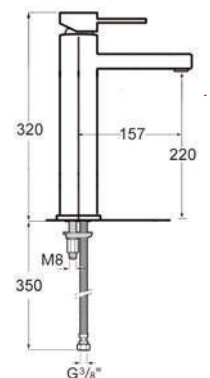

**MONOMANDO LAVABO ALTO VENUS / Single lever high basin mixer**

25 Ø CERAMIC  
EM-00095179

20/150 M CROMO  
EM-100FAMAR

**ACABADOS / Finishes**

CROMO/CHROME  
EM-11491ACR

monza

novedad

MONOMANDO LAVABO MONZA / Single lever basin mixer