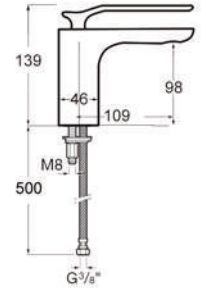

ACABADOS / Finishes

CROMO/CHROME  
EM-11721ACR

**jeno**

**MONOMANDO LAVABO JENO / Single lever basin mixer**

35 Ø CERAMIC ALTO  
EM-0101CJE

24/150 M enrasado  
EM-100FAJEN

**ACABADOS / Finishes**

CROMO/CHROME  
EM-111501CR