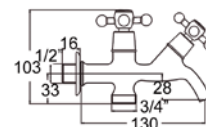

ACABADOS / Finishes

CROMO/CHROME
EM-111212RB