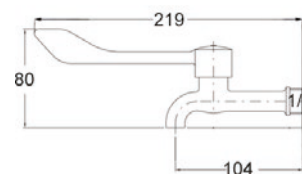

medical

GRIFO MEDICAL REPISA / Gerontological handle faucet

ACABADOS / Finishes

CROMO/CHROME
EM-111807CR