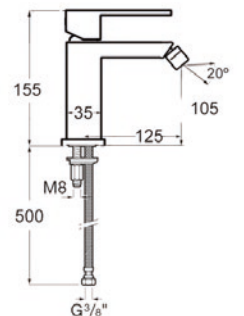

niza

MONOMANDO LAVABO NIZA / Single lever basin mixer

25 Ø CERAMIC
EM-00095145

24/150 M
EM-100FAMCR

ACABADOS / Finishes

CROMO/CHROME
EM-115901CR

niza

MONOMANDO LAVABO MURAL NIZA / Wall mounted basin mixer

25 Ø CERAMIC
EM-00095171

24/150 M
EM-100FAMCR

ACABADOS / Finishes

CROMO/CHROME
EM-115910CR

niza

MONOMANDO LAVABO ALTO NIZA / Single lever high basin mixer

25 Ø CERAMIC
EM-00095145

24/150 M
EM-100FAMCR

ACABADOS / Finishes

CROMO/CHROME
EM-11591ACR

niza

MONOMANDO BIDE NIZA / Single lever bidet mixer

25 Ø CERAMIC
EM-00095145

22/150 H
EM-100FAHCR

ACABADOS / Finishes

CROMO/CHROME
EM-115902CR