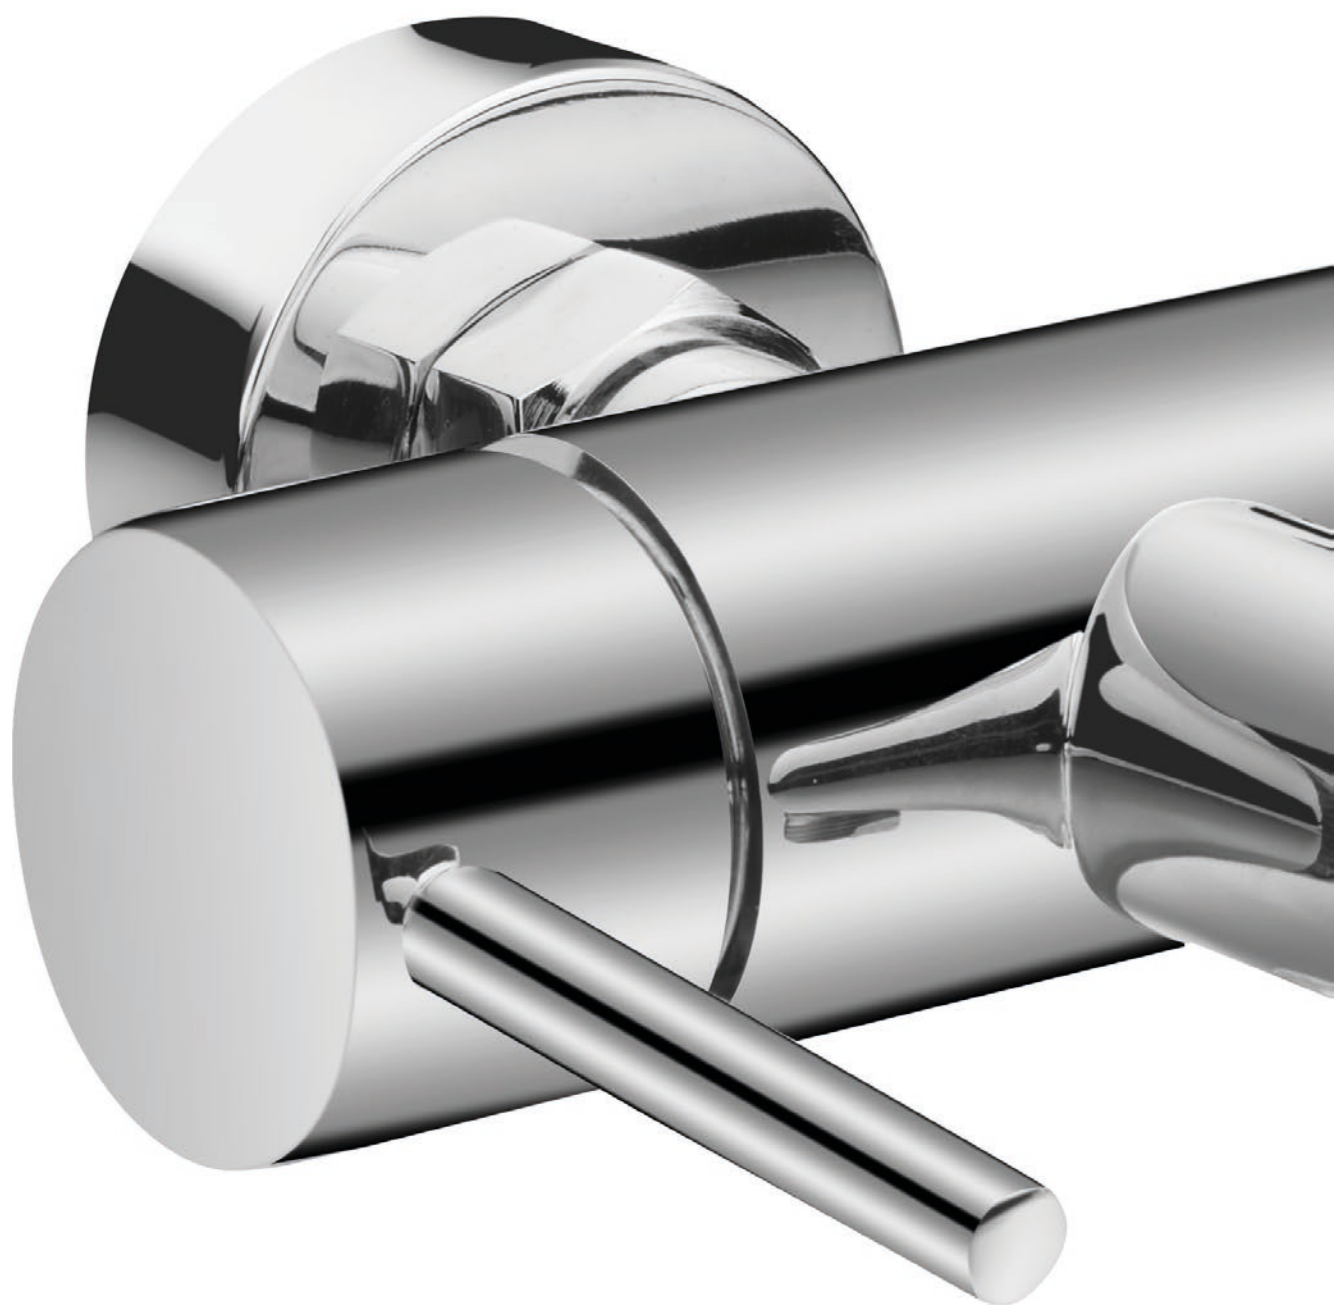

monomandos