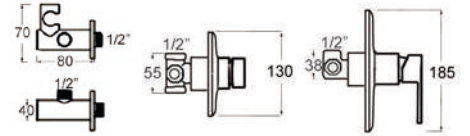

ACABADOS / Finishes

CROMO/CHROME
EM-604KBWNI

marTE

KIT EMPOTRAR BIDE-WC MARTE / Single lever concealed wc-bide

40 Ø CERAMIC
EM-00095172

FLEJO 1 m CROMO
+
DUCHA C/GATILLO
EM-604FDBW2