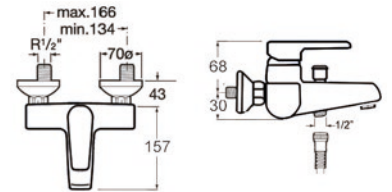

ACABADOS / Finishes

CROMO/CHROME
EM-113703CR