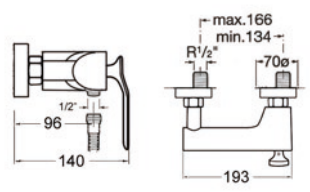

jeno

MONOMANDO BAÑO JENO / Single lever bath mixer

ACABADOS / Finishes

CROMO/CHROME
EM-111503CR

jeno

MONOMANDO DUCHA JENO / Single lever shower mixer

ACABADOS / Finishes

CROMO/CHROME
EM-111504CR