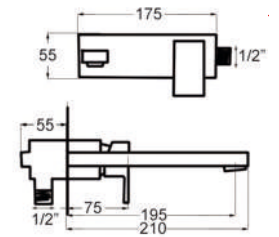

CROMO/CHROME  
EM-115901CR

niza

MONOMANDO LAVABO MURAL NIZA / Wall mounted basin mixer

25 Ø CERAMIC  
EM-00095171

24/150 M  
EM-100FAMCR

ACABADOS / Finishes

CROMO/CHROME  
EM-115910CR

niza