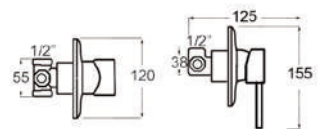

CROMO/CHROME  
EM-115304CR

**marté**

**MONOMANDO DUCHA EMPOTRAR MARTE / Single lever in wall shower mixer**

40 Ø CERAMIC  
EM-00095172

**ACABADOS / Finishes**

CROMO/CHROME  
EM-112614CR

**marté**

**MONOM. BAÑO EMPOTRAR MARTE / Single lever in wall bath mixer**