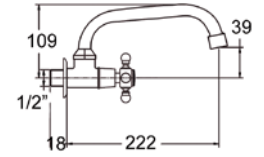

ACABADOS / Finishes

BRONZE/BRONZE
EM-111015BR