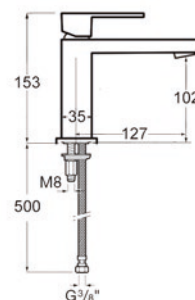

lisboa

novedad

MONOMANDO BIDE LISBOA / Single lever bidet mixer

25 Ø CERAMIC
EM-00095379

22/150 H CROMO
EM-100FAHCR

ACABADOS / Finishes

CROMO/CHROME
EM-117302CR