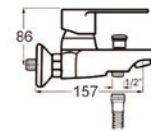

monza

novedad

MONOMANDO DUCHA MONZA / Single lever shower mixer

40 Ø CERAMIC
EM-00095172

FLEXO 1,7m CROMO
EM-6600FL17

MANGO CROMO
EM-6600MAGA

ACABADOS / Finishes

CROMO/CHROME
EM-117104CR