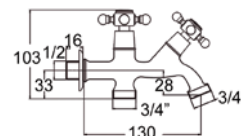

época

GRIFO GIRATORIO VERTICAL EPOCA / Single sink high spout tap

90° CERAMIC
EM-110MOCEA

22/150 H BRONCE
EM-1100FHBR

ACABADOS / Finishes

BRONCE/BRONZE
EM-111016BR