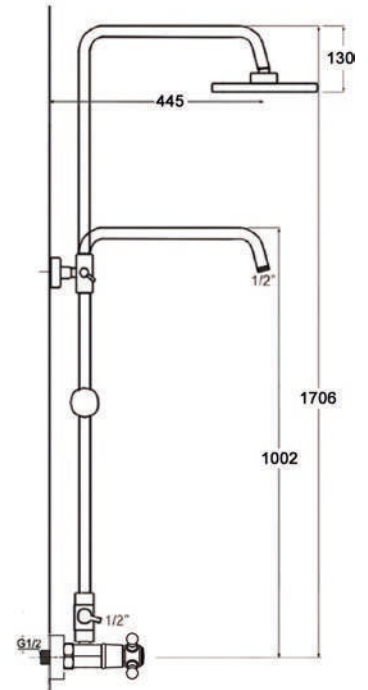

época

90° CERAMIC
EM-110MOCEA

22/150 H BRONZE
EM-1100FHBR

ACABADOS / Finishes

BRONZE/BRONZE
EM-111015BR

época

90° CERAMIC
EM-110MOCEA

FLEXO 1.7m CROMO
EM-6600FL17
FLEXO 1.7m BRONZE
EM-600FLBRS

MANGO CROMO
EM-6600MCR
MANGO BRONZE
EM-6600MBR

ROCIADOR 20 Ø CROMO
EM-6600GRE
ROCIADOR 20 Ø BRONZE
EM-600RG8RU

ACABADOS / Finishes

BRONZE/BRONZE
EM-6601KDBR

CROMO/CHROME
EM-6601KDCR