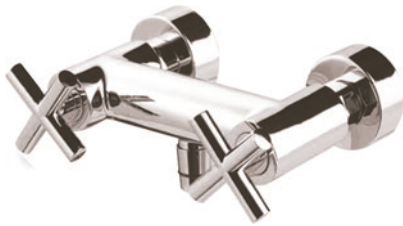

neoclassic