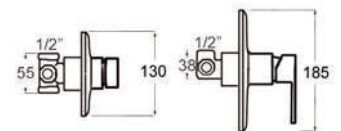

niza

MONOMANDO DUCHA EMPOTRAR NIZA / Single lever in wall shower mixer

35 Ø CERAMIC
EM-00095171

ACABADOS / Finishes

CROMO/CHROME
EM-115914CR