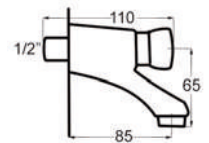

FICHA TECNICA / Data sheet

EM-112317FR