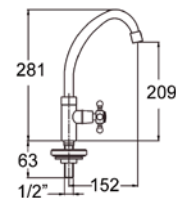

GRIFO GIRATORIO VERTICAL EPOCA / Single sink high spout tap

90° CERAMIC  
EM-110MOCEA

22/150 H BRONCE  
EM-1100FHBR

ACABADOS / Finishes

BRONCE/BRONZE  
EM-111016BR

**época**

**GRIFO GIRATORIO PARED EPOCA / Single sink wall tap**