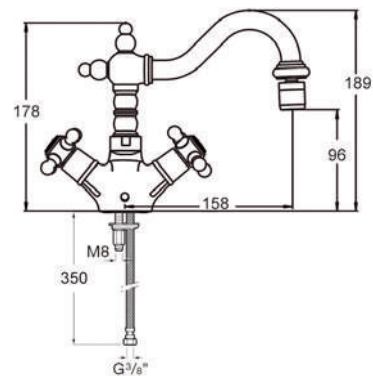

ACABADOS / Finishes

CROMO/CHROME
EM-113002CR

BRONCE/BRONZE
EM-113002BR