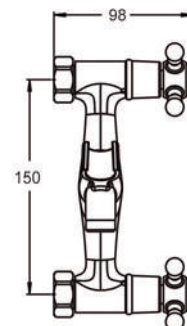

ACABADOS / Finishes

CROMO/CHROME
EM-111004CR

BRONCE/BRONZE
EM-111004BR