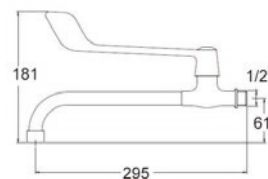

medical

GRIFO MEDICAL PARED LARGO / Gerontological handle faucet

ACABADOS / Finishes

CROMO/CHROME
EM-1118C17C