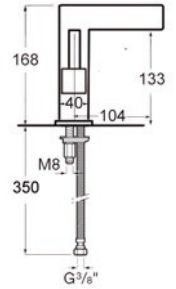

zurich

MONOMANDO BIDE ZURICH / Single lever bidet mixer

25 Ø CERAMIC
EM-00095179

18/150 H
EM-100FARNI

ACABADOS / Finishes

CROMO/CHROME
EM-110302CR