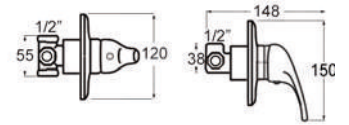

nova-2

MONOM. DUCHA EMPOTRAR NOVA-2 / Single-lever concealed shower mixer

40 Ø CERAMIC
EM-00095172

ACABADOS / Finishes

CROMO/CHROME
EM-110714CR