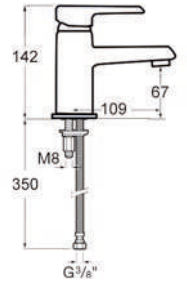

neos

MONOMANDO LAVABO NEOS / Single lever basin mixer

35 Ø CERAMIC  
EM-00095173

24/150 M CROMO  
EM-100FAMCR

ACABADOS / Finishes

CROMO/CHROME  
EM-113701CR

neos

MONOMANDO BIDE NEOS / Single lever bidet mixer