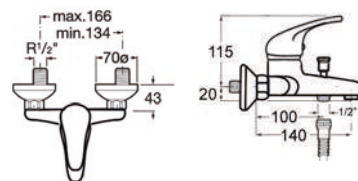

**MONOMANDO BAÑO NOVA-2 / Single lever bath mixer**

40 Ø CERAMIC  
EM-00095172

24/150 M CROMO  
EM-100FAMCR

FLEJO 1.7m CROMO  
EM-6600FL17

MANGO CROMO  
EM-6600MAEC

**ACABADOS / Finishes**

CROMO/CHROME  
EM-110703CR