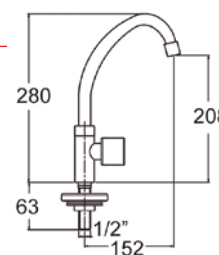

GRIFO GIRATORIO VERTICAL PAULA-3 / Single sink high spout tap

ACABADOS / Finishes

CROMO/CHROME
EM-111416CR