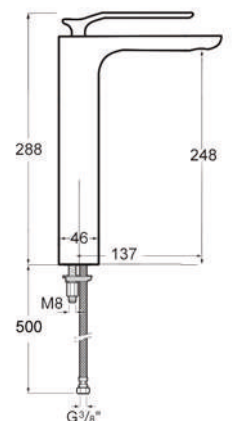

ACABADOS / Finishes

CROMO/CHROME
EM-1115A1CR