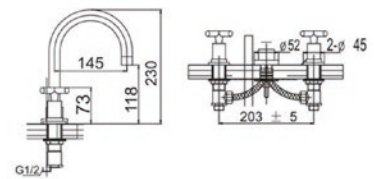

neoclassic

MONOBLOC LAVABO ALTO NEOCLASSIC / Double lever high basin mixer

90° CERAMIC
EM-00095280

20/150 H CROMO
EM-100FANEO

ACABADOS / Finishes

CROMO/CHROME
EM-1127A1CR