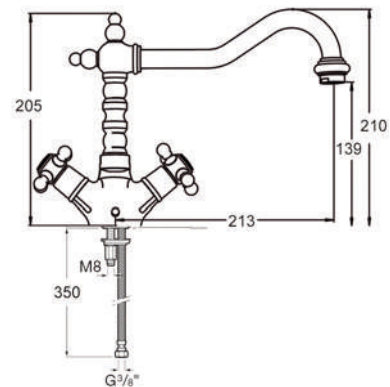

ACABADOS / Finishes

CROMO/CHROME
EM-113001CR

BRONCE/BRONZE
EM-113001BR