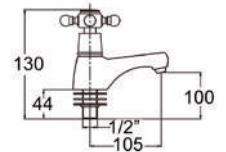

GRIFO LAVABO PAULA-1 / Single tap

90° CERAMIC
EM-110MOCPA

24/150 M CROMO
EM-100FAMCR

ACABADOS / Finishes

CROMO/CHROME
EM-111210CR