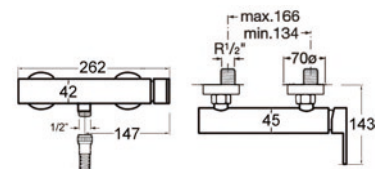

lisboa

novedad

MONOMANDO LAVABO ALTO LISBOA / Single lever high basin mixer

25 Ø CERAMIC
EM-00095379

24/150 M CROMO
EM-100FAMCR

ACABADOS / Finishes

CROMO/CHROME
EM-11731ACR