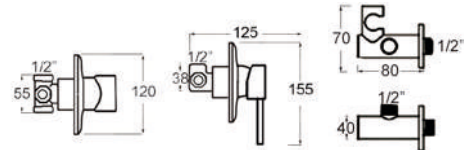

ACABADOS / Finishes

CROMO/CHROME
EM-604KBWGA

coral

novedad

KIT EMPOTRAR BIDE-WC CORAL / Single lever concealed wc-bide

PROGRESIVO
EM-101PRO35

FLEJO 1 m CROMO
+
DUCHA C/GATILLO
EM-604FDBW2