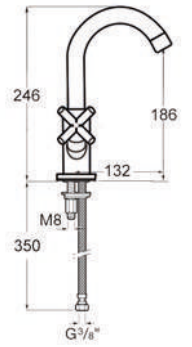

**MONOBLOC LAVABO NEOCLASSIC / Double lever basin mixer**

90° CERAMIC  
EM-00095280

20/150 H CROMO  
EM-100FANEO

**ACABADOS / Finishes**

CROMO/CHROME  
EM-112701CR

**neoclassic**

**MONOBLOC BIDE NEOCLASSIC / Double lever bide mixer**