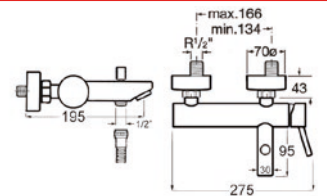

marté

MONOMANDO DUCHA MARTE / Single lever shower mixer

35 Ø CERAMIC
EM-00095171

FLEXO 1.7m CROMO
EM-6600FL17

MANGO CROMO
EM-6600MAGA

ACABADOS / Finishes

CROMO/CHROME
EM-115304CR