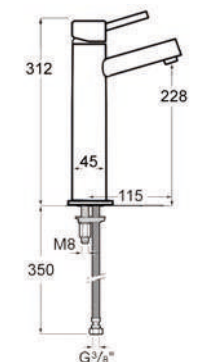

35 Ø CERAMIC  
EM-00095171

20/150 M  
EM-100FAMAR

ACABADOS / Finishes

CROMO/CHROME  
EM-1153A1CR

**marté**

**KIT EMPOTRAR BIDE-WC MARTE / Single lever concealed wc-bide**

40 Ø CERAMIC  
EM-00095172

FLEXO 1 m CROMO  
+  
DUCHA C/GATILLO  
EM-604FDBW2