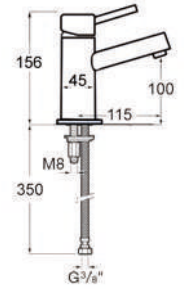

marTE

MONOMANDO BIDE MARTE / Single lever bidet mixer

35 Ø CERAMIC
EM-00095172

22/150 H
EM-100FAHCR

ACABADOS / Finishes

CROMO/CHROME
EM-115302CR