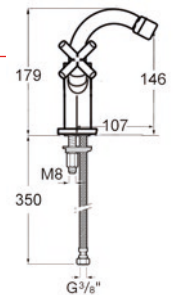

neoclassic

BATERÍA LAVABO CAÑO CENTRAL NEOCLASSIC / 3-hole basin mixer

90° CERAMIC
EM-00095280

20/150 H CROMO
EM-100FANEO

ACABADOS / Finishes

CROMO/CHROME
EM-1127B1CR