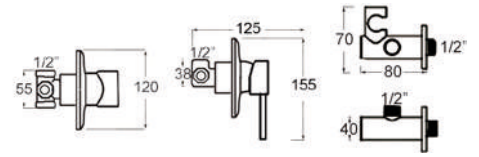

marté

MONOMANDO BAÑO MARTE / Single lever bath mixer

35 Ø CERAMIC
EM-00095171

24/150 M CROMO
EM-100FAMCR

FLEXO 1.7m CROMO
EM-6600FL17

MANGO CROMO
EM-6600MAGA

ACABADOS / Finishes

CROMO/CHROME
EM-115303CR