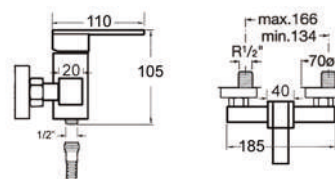

corcega
novedad

MONOMANDO LAVABO CORCEGA / Single lever basin mixer

35 Ø CERAMIC
EM-00095171

24/150 M CROMO
EM-100FAMCR

ACABADOS / Finishes

CROMO/CHROME
EM-117201CR

corcega
novedad

MONOMANDO BIDE CORCEGA / Single lever bidet mixer

35 Ø CERAMIC
EM-00095171

24/150 M CROMO
EM-100FAMCR

ACABADOS / Finishes

CROMO/CHROME
EM-117202CR

corcega
novedad

MONOMANDO BAÑO CORCEGA / Single lever bath mixer

35 Ø CERAMIC
EM-00095171

24/150 M CROMO
EM-100FAMCR

FLEXO 1.7m CROMO
EM-6600FL17

MANGO CROMO
EM-6600MAEC

ACABADOS / Finishes

CROMO/CHROME
EM-117203CR

corcega
novedad

MONOMANDO DUCHA CORCEGA / Single lever shower mixer

35 Ø CERAMIC
EM-00095171

FLEXO 1.7m CROMO
EM-6600FL17

MANGO CROMO
EM-6600MAEC

ACABADOS / Finishes

CROMO/CHROME
EM-110704CR