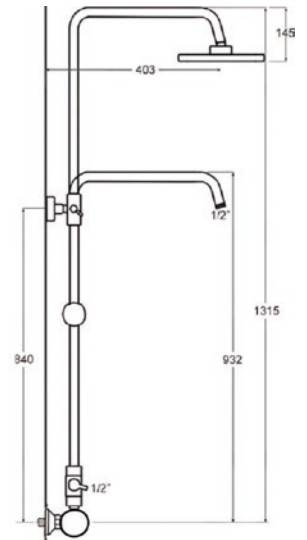

MONOMANDOS

termostatica

KIT DUCHA TERMOSTATICO / Thermostatic shower kit set mixer

90° CERAMIC
EM-1101MOCE

THERMOSTATICO
EM-000955TC

FLEJO 1.7m CROMO
EM-6600FL17

MANGO CROMO
EM-6600MAEC

ROCIADOR 20 Ø
EM-6600RGEK

ACABADOS / Finishes

CROMO/CHROME
EM-601KDTGS

nova-2

CONJUNTO DUCHA PARED EMPOTRAR NOVA 1 / Wall mounted shower mixer

40 Ø CERAMIC
EM-00095172

ROCIADOR 20 Ø
EM-6600RGEK

ACABADOS / Finishes

CROMO/CHROME
EM-601CDPV1

nova-2

CONJUNTO DUCHA EMPOTRAR TECHO NOVA 1 / Recessed shower mixer

40 Ø CERAMIC
EM-00095172

ROCIADOR 20 Ø
EM-6600RGEK

ACABADOS / Finishes

CROMO/CHROME
EM-601CDTV1

nova-2

CONJUNTO DUCHA PARED EMPOTRAR NOVA 2 / Shower kit set mixer

40 Ø CERAMIC
EM-00095172

ROCIADOR 20 Ø
EM-6600RGEK

FLEJO 1.7m CROMO
EM-6600FL17

MANGO CROMO
EM-6600MAEC

ACABADOS / Finishes

CROMO/CHROME
EM-601CDPV2

nova-2

CONJUNTO DUCHA EMPOTRAR TECHO NOVA 2 / Shower kit set mixer

40 Ø CERAMIC
EM-00095172

ROCIADOR 20 Ø
EM-6600RGEK

FLEJO 1.7m CROMO
EM-6600FL17

MANGO CROMO
EM-6600MAEC

ACABADOS / Finishes

CROMO/CHROME
EM-601CDTV2