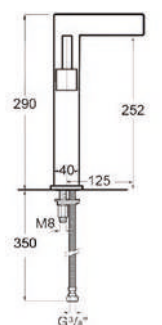

MONOMANDO LAVABO ALTO ZURICH / Single lever high basin mixer

25 Ø CERAMIC  
EM-00095179

18/150 M enrasado  
EM-100FAZUL

ACABADOS / Finishes

CROMO/CHROME  
EM-11031ACR

**corcega**  
**novedad**

MONOMANDO LAVABO CORCEGA / Single lever basin mixer