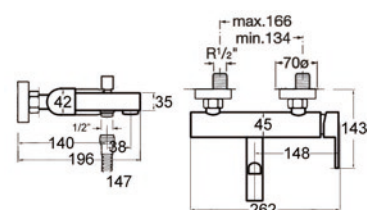

lisboa

novedad

MONOMANDO DUCHA LISBOA / Single lever shower mixer

35 Ø CERAMIC
EM-00095171

FLEXO 1,7m CROMO
EM-6600FL17

MANGO CROMO
EM-6600MAQU

ACABADOS / Finishes

CROMO/CHROME
EM-117304CR