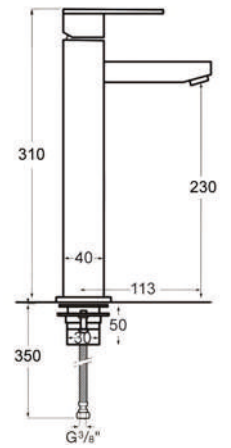

corcega

novedad

MONOMANDO LAVABO ALTO CORCEGA / Single lever high basin mixer

35 Ø CERAMIC
EM-00095171

24/150 M CROMO
EM-100FAMCR

ACABADOS / Finishes

CROMO/CHROME
EM-11721ACR