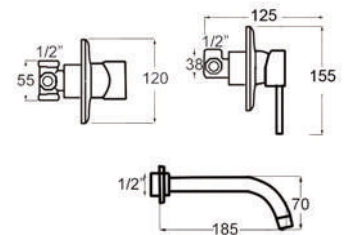

marTE

MONOMANDO LAVABO MURAL MARTE / Single lever concealed basin mixer

40 Ø CERAMIC
EM-00095172

20/150 H CROMO
EM-100FANEQ

ACABADOS / Finishes

CROMO/CHROME
EM-112610CR

marTE

MONOMANDO LAVABO ALTO MARTE / Single lever high basin mixer

35 Ø CERAMIC
EM-00095171

20/150 M
EM-100FAMAR

ACABADOS / Finishes

CROMO/CHROME
EM-1153A1CR