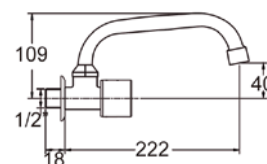

ACABADOS / Finishes

CROMO/CHROME
EM-111415CR