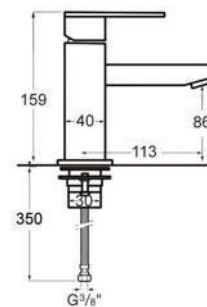

corcega
novedad

MONOMANDO BIDE CORCEGA / Single lever bidet mixer

35 Ø CERAMIC
EM-00095171

24/150 M CROMO
EM-100FAMCR

ACABADOS / Finishes

CROMO/CHROME
EM-117202CR