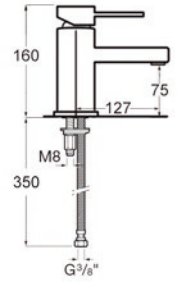

venus

MONOMANDO BIDE VENUS / Single lever bidet mixer

25 Ø CERAMIC
EM-00095179

22/150 H CROMO
EM-100FAHCR

ACABADOS / Finishes

CROMO/CHROME
EM-114902CR