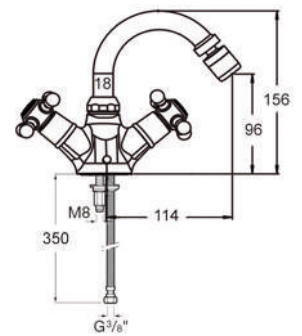

ACABADOS / Finishes

CROMO/CHROME
EM-111302CR

BRONCE/BRONZE
EM-111302BR