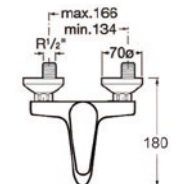

monza

novedad

MONOMANDO DUCHA MONZA / Single lever shower mixer

40 Ø CERAMIC
EM-00095172

FLEXO 1,7m CROMO
EM-6600FL17

MANGO CROMO
EM-6600MAGA

ACABADOS / Finishes

CROMO/CHROME
EM-117104CR