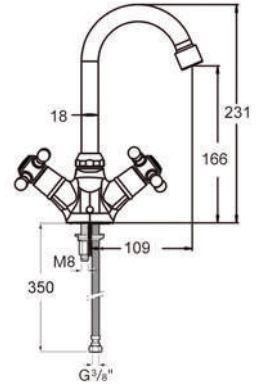

ACABADOS / Finishes

CROMO/CHROME
EM-111301CR

BRONCE/BRONZE
EM-111301BR