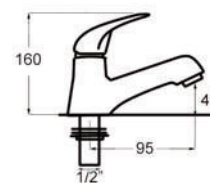

**apolo**

GRIFO LAVABO APOLO / Single basin tap

25 Ø CERAMIC  
EM-00095175

24/150 M CROMO  
EM-100FAMCR

ACABADOS / Finishes

CROMO/CHROME  
EM-113610CR

**apolo**

GRIFO FREGADERO GIRATIO VERTICAL APOLO / Single sink tap high spout