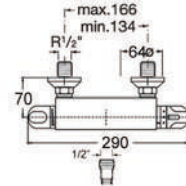

ACABADOS / Finishes

CROMO/CHROME EM-1122CKDU