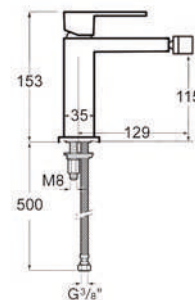

lisboa

novedad

MONOMANDO BAÑO LISBOA / Single lever bath mixer

35 Ø CERAMIC
EM-00095171

24/150 M CROMO
EM-100FAMCR

FLEXO 1,7m CROMO
EM-6600FL17

MANGO CROMO
EM-6600MAQU

ACABADOS / Finishes

CROMO/CHROME
EM-117303CR