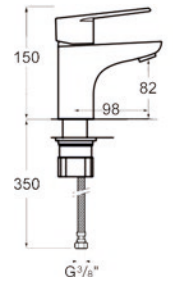

monza

novedad

MONOMANDO BIDE MONZA / Single lever bide mixer

40 Ø CERAMIC
EM-00095172

24/150 M
EM-100FAMCR

ACABADOS / Finishes

CROMO/CHROME
EM-117102CR