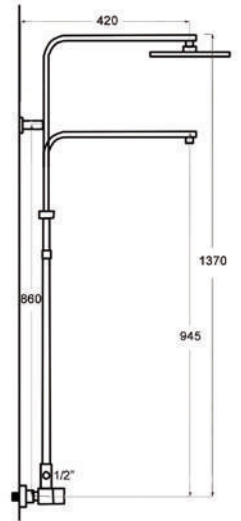

KIT DUCHA TERMOSTATICO CUADRADO / Thermostatic shower kit set mixer

ACABADOS / Finishes

CROMO/CHROME
EM-6601KDTC