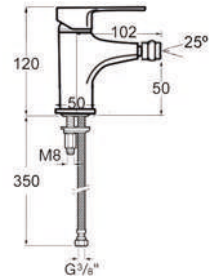

fenix-2

novedad

MONOMANDO BAÑO FENIX-2 / Single lever bath mixer

35 Ø CERAMIC
EM-00095171

28/150 M CROMO
EM-100FAMBA

FLEJO 1.7m CROMO
EM-6600FL17

MANGO CROMO
EM-6600MAEC

ACABADOS / Finishes

CROMO/CHROME
EM-117003CR