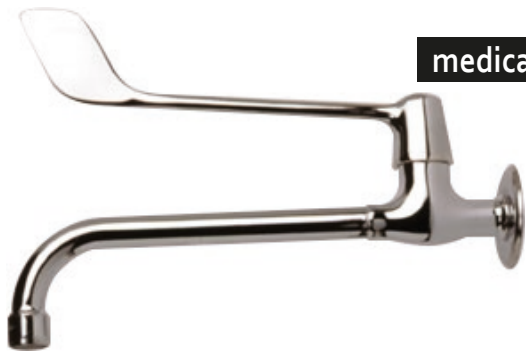

CROMO/CHROME  
EM-12101EL4

medical

GRIFO MEDICAL PARED LARGO / Gerontological handle faucet

ACABADOS / Finishes

CROMO/CHROME  
EM-1118L17C

medical

GRIFO MEDICAL PARED LARGO / Gerontological handle faucet

ACABADOS / Finishes