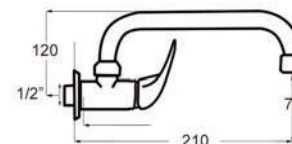

GRIFO FREGADERO GIRATIO PARED APOLO / Single sink tap wall high spout

25- Ø CERAMIC
EM-00095175

22/150 H CROMO
EM-100FAHCR

ACABADOS / Finishes

CROMO/CHROME
EM-113615CR