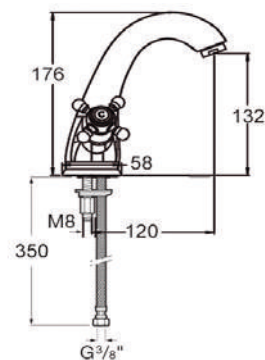

época

MONOBLOC LAVABO EPOCA / Double lever basin mixer

90° CERAMIC
EM-110MOCEA

ACABADOS / Finishes

CROMO/CHROME
EM-111001CR

BRONCE/BRONZE
EM-111001BR

época

MONOBLOC BIDE EPOCA / Double lever bide mixer

90° CERAMIC
EM-110MOCEA

ACABADOS / Finishes

CROMO/CHROME
EM-111002CR

BRONCE/BRONZE
EM-111002BR