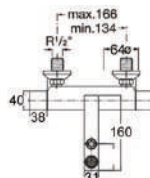

ACABADOS / Finishes

CROMO/CHROME EM-1122CDBA