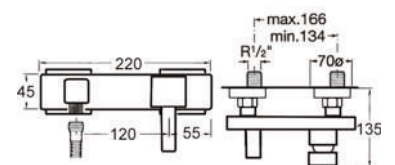

zurich

MONOMANDO LAVABO ALTO ZURICH / Single lever high basin mixer

25 Ø CERAMIC
EM-00095179

18/150 M enrasado
EM-100FAZUL

ACABADOS / Finishes

CROMO/CHROME
EM-11031ACR