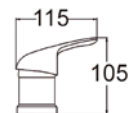

35 Ø CERAMIC  
EM-00095171

FLEXO 1.0m 3/8"  
EM-6600FDP

MANGO PELUQUERIA  
EM-6600MDP

ACABADOS / Finishes

CROMO/CHROME  
EM-1140PELU

MANGO 3/8"  
EM-6600MDP

FLEXO 1m. 3/8"  
EM-6600FDP

SOPORTE  
EM-6600SDP