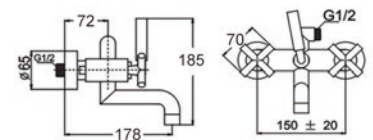

ACABADOS / Finishes

CROMO/CHROME
EM-112703CR