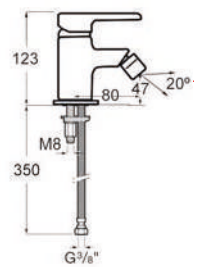

neos

MONOMANDO LAVABO NEOS / Single lever basin mixer

35 Ø CERAMIC
EM-00095173

24/150 M CROMO
EM-100FAMCR

ACABADOS / Finishes

CROMO/CHROME
EM-113701CR

neos

MONOMANDO BIDE NEOS / Single lever bidet mixer

35 Ø CERAMIC
EM-00095171

22/150 H
EM-100FAHCR

ACABADOS / Finishes

CROMO/CHROME
EM-113702CR

neos

MONOMANDO BAÑO NEOS / Single lever bath mixer

35 Ø CERAMIC
EM-00095171

24/150 M CROMO
EM-100FAMCR

FLEEXO 1,7m CROMO
EM-6600FL17

MANGO CROMO
EM-6600MAEC

ACABADOS / Finishes

CROMO/CHROME
EM-113703CR

neos

MONOMANDO DUCHA NEOS / Single lever shower mixer

35 Ø CERAMIC
EM-00095171

FLEEXO 1,7m CROMO
EM-6600FL17

MANGO CROMO
EM-6600MAEC

ACABADOS / Finishes

CROMO/CHROME
EM-113704CR