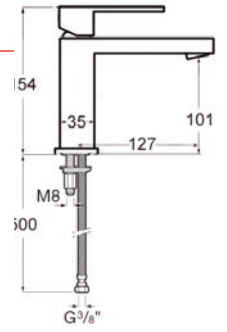

niza

MONOMANDO LAVABO MURAL NIZA / Wall mounted basin mixer

25 Ø CERAMIC
EM-00095171

24/150 M
EM-100FAMCR

ACABADOS / Finishes

CROMO/CHROME
EM-115910CR