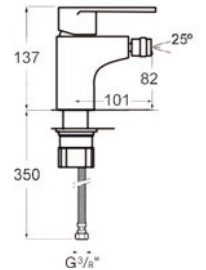

monza

novedad

MONOMANDO BAÑO MONZA / Single lever bath mixer

40 Ø CERAMIC
EM-00095172

24/150 M CROMO
EM-100FAMCR

FLEXO 1,7m CROMO
EM-6600FL17

MANGO CROMO
EM-6600MAGA

ACABADOS / Finishes

CROMO/CHROME
EM-117103CR