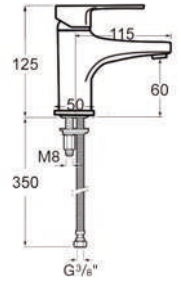

fenix-2

novedad

MONOMANDO BIDE FENIX-2 / Single lever bide mixer

35 Ø CERAMIC
EM-00095171

22/150 H
EM-100FAHCR

ACABADOS / Finishes

CROMO/CHROME
EM-117002CR