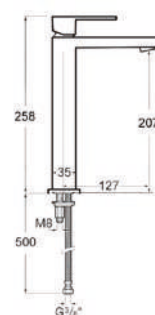

lisboa

novedad

MONOMANDO LAVABO LISBOA / Single lever basin mixer

25 Ø CERAMIC
EM-00095379

24/150 M CROMO
EM-100FAMCR

ACABADOS / Finishes

CROMO/CHROME
EM-117301CR

lisboa

novedad

MONOMANDO BIDE LISBOA / Single lever bidet mixer

25 Ø CERAMIC
EM-00095379

22/150 H CROMO
EM-100FAHCR

ACABADOS / Finishes

CROMO/CHROME
EM-117302CR

lisboa

novedad

MONOMANDO BAÑO LISBOA / Single lever bath mixer

35 Ø CERAMIC
EM-00095171

24/150 M CROMO
EM-100FAMCR

FLEXO 1,7m CROMO
EM-6600FL17

MANGO CROMO
EM-6600MAQU

ACABADOS / Finishes

CROMO/CHROME
EM-117303CR

lisboa

novedad

MONOMANDO DUCHA LISBOA / Single lever shower mixer

35 Ø CERAMIC
EM-00095171

FLEXO 1,7m CROMO
EM-6600FL17

MANGO CROMO
EM-6600MAQU

ACABADOS / Finishes

CROMO/CHROME
EM-117304CR

lisboa

novedad

MONOMANDO LAVABO ALTO LISBOA / Single lever high basin mixer

25 Ø CERAMIC
EM-00095379

24/150 M CROMO
EM-100FAMCR

ACABADOS / Finishes

CROMO/CHROME
EM-11731ACR