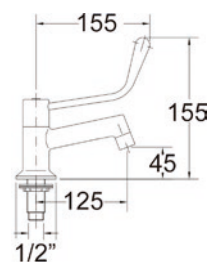

peluqueria

novedad

MONOMANDO EXTRAIBLE PELUQUERIA / Removable sink mixer

35 Ø CERAMIC
EM-00095171

FLEXO 1.0m 3/8"
EM-6600FDP

MANGO PELUQUERIA
EM-6600MDP

ACABADOS / Finishes

CROMO/CHROME
EM-1140PELU

MANGO 3/8"
EM-6600MDP

FLEXO 1m. 3/8"
EM-6600FDP

SOPORTE
EM-6600SDP