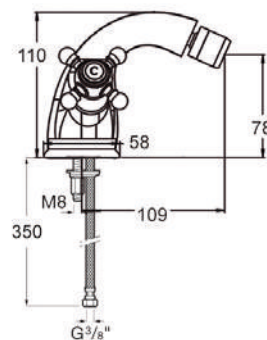

época

MONOBLOC LAVABO EPOCA / Double lever basin mixer

90° CERAMIC
EM-110MOCEA

ACABADOS / Finishes

CROMO/CHROME
EM-111001CR

BRONCE/BRONZE
EM-111001BR

época

MONOBLOC BIDE EPOCA / Double lever bide mixer

90° CERAMIC
EM-110MOCEA

ACABADOS / Finishes

CROMO/CHROME
EM-111002CR

BRONCE/BRONZE
EM-111002BR